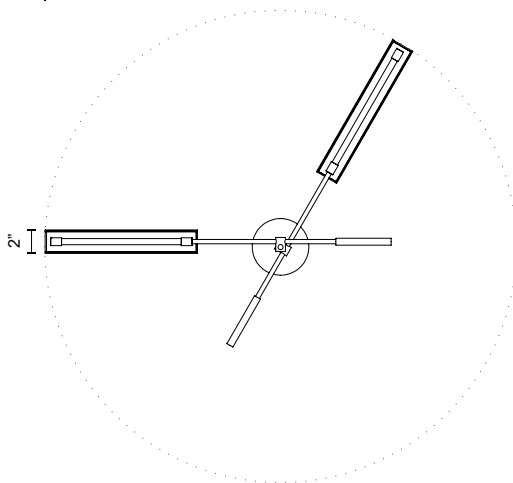

## ASTRID MP316402

FIXTURE DIMENSIONS	D41-1/2" x H11-7/8"
LIGHT SOURCE	LED with DC Driver
WATTAGE	10W
TOTAL LUMENS	1000lm
DELIVERED LUMENS	UB-280lm*; VB-295lm*;
VOLTAGE	120V
COLOR TEMPERATURE	2700K
CRI (RA)	90CRI
DIMMABLE	Yes, TRIAC/ELV Dimmer (Not Included)
GLASS DETAILS	Clear Glass
SHADE DIMENSIONS	L14" x W2" x H1"
MATERIAL	Steel
ROD LENGTH	46" Max (3x12" + 1x6" + 1x4")
DIAMETER OF ROD	1/2"
WIRE LENGTH	144"
MINIMUM HANG HEIGHT	16"
SLOPED CEILING ADAPTABLE	No
LOCATION	Dry
CANOPY DIMENSIONS	D5-1/8" x H1-7/8"
CEC TITLE 24 JA8	Yes, JA8-2022
PAINT FINISH	UB01; VB01;

[ D - Diameter, L - Length, W - Width, H - Height, E - Extension ]