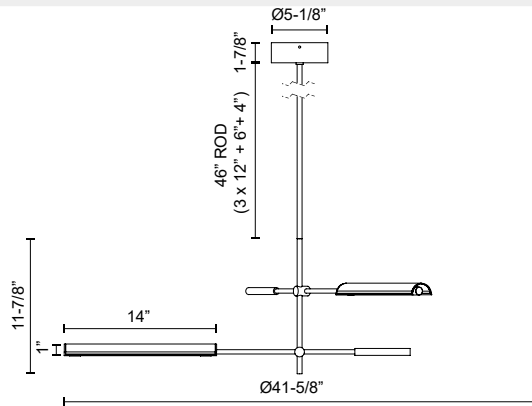

## ASTRID MP316402

FIXTURE DIMENSIONS	D41-1/2" x H11-7/8"
LIGHT SOURCE	LED with DC Driver
WATTAGE	10W
TOTAL LUMENS	1000lm
DELIVERED LUMENS	UB-280lm*; VB-295lm*;
VOLTAGE	120V
COLOR TEMPERATURE	2700K
CRI (RA)	90CRI
DIMMABLE	Yes, TRIAC/ELV Dimmer (Not Included)
GLASS DETAILS	Clear Glass
SHADE DIMENSIONS	L14" x W2" x H1"
MATERIAL	Steel
ROD LENGTH	46" Max (3x12" + 1x6" + 1x4")
DIAMETER OF ROD	1/2"
WIRE LENGTH	144"
MINIMUM HANG HEIGHT	16"
SLOPED CEILING ADAPTABLE	No
LOCATION	Dry
CANOPY DIMENSIONS	D5-1/8" x H1-7/8"
CEC TITLE 24 JA8	Yes, JA8-2022
PAINT FINISH	UB01; VB01;

[ D - Diameter, L - Length, W - Width, H - Height, E - Extension ]